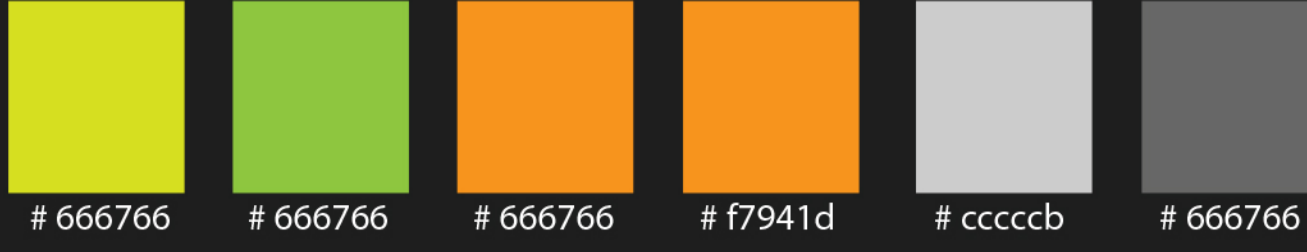

Design Systems 101

COLOR SWATCHES

FONTS color: #555555

Arial 12 pt.

Arial 14 pt.

Arial Bold 18 pt.

Arial Bold 21 pt.

KRUNGTHEP 12 pt.

KRUNGTHEP 14 pt.

KRUNGTHEP 18 pt.

KRUNGTHEP 24 pt.

BUTTONS

ICONS

IMAGE SIZES

Banner
1600px x 650px

Featured
460px x 460px

Thumbnail
150px x 150px

img class="thumbnail img" style="padding: 5px; margin: 5px; border solid thin #666766">

img class="featured img" style="padding: 0; margin: 10px 5px 10 px 5px; border solid thin #666766">